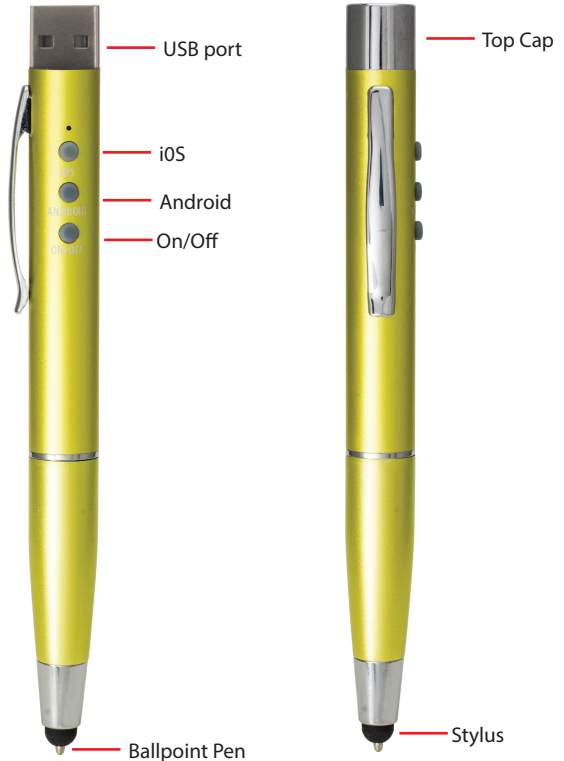

Selfie Pen

SPECIFICATIONS:

Brand: Monteverde
Name: Monteverde Selfie + Stylus + Ballpoint Pen
Colors: Lime Green & Black
Writing Mode: Electronic Ballpoint Pen
Mechanism: Twist Action
Refill: #2000, Mini refill
Trim: Chrome
Nib Grade: Ballpoint
Edition: Regular Edition

DIMENSIONS:

Item Length: 152mm (5.98 in)
Item Width: 14mm (0.55 in)
Item Height: 17.8mm (0.70 in)
Item Weight: 44g
Packaging Length: 177.8mm (7 in)
Packaging Width: 69.85mm (2.75 in)
Packaging Height: 50.8mm (2 in)
Packaging Weight: 223 g

FINAL PACKAGING:

Export: Clamshell (hanging box)
Domestic: MB-1 Upgrade Box

ADDITIONAL INFORMATION:

Connects to Bluetooth, 2nd shipment Bluetooth name will change

1. Hold on/off button on pen for 3 seconds until the blue light begins to flash.
2. Go to Bluetooth settings on phone & connect to LY-ZPQ802.
3. Once connected, go to phone's Camera/Video setting.
4. To take a picture, push iOS (iPhone) or Android button on the Selfie Pen.

Information

- To charge plug into any USB port.
- After fully charged, battery can last up to 100 hours in standby mode.
- Selfie Pen will go into standby mode after 2 minutes of non use.

Refill

- Pull chrome metal front section from barrel, unscrew refill holder & pull refill to change.